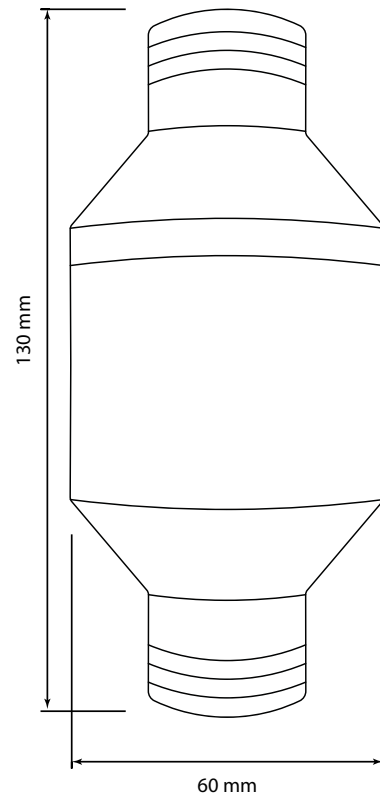

Technical data

Weight	1.6 kg
Total length	130 mm
Diameter	60 mm
Flow rate	Max. 240 l/min
Pressure	Max. 12 bar
Connection	1 inch male thread
Installation	Drinking water installation according to DIN 1988

Material
Stainless steel, material no. 1.4401 and 1.4521 according to DIN EN 10088, DIN EN 10312, DVGW worksheet GW 541.
Made of 100% corrosion- and erosion-resistant materials according to ISO standard.